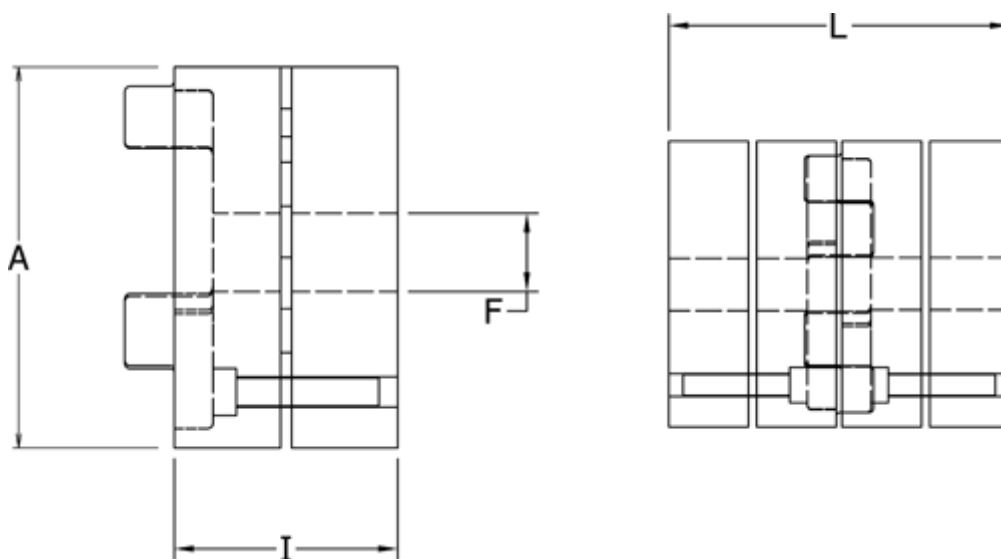

Article number: 3335024A019

Description: Conical Clamping Klonex ES 24/28
ALU Aluminium, Bore 19H7 mm

Measures

A = 55
F = 19
I = 30.0
L = 78
t = M5